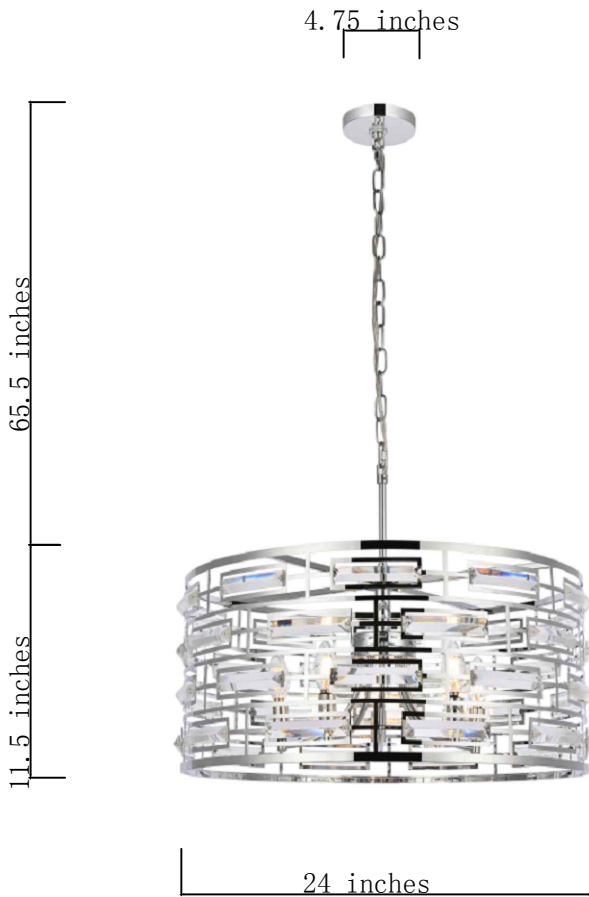

PRODUCT SPECIFICATION SHEET

Kennedy COLLECTION

Kennedy 5-Light Chrome Pendant Clear Crystal

Polished Chrome
Item No:1108D24C

Dimensions

Canopy Size (in)	D4.75"*H1"
Chain/Rod Length	59"
Length	N/A
Width	24"
Height	11.5"
Maximum Height	77"

Specifications

Finish	3 Finishes
Material	Iron / Crystal
Glass Color	Clear
Type	Pendant
Hanging Device	Chain
Voltage	110-125V
Dimmable	Yes
Warranty	1 Year Limited
Shipment Type	Small Parcel

Bulb / Socket

Socket Type	E12
Number of Lights	5
Wattage/Bulb	40W
Included	No

Installation

Indoor/Outdoor	Indoor
Dry/Wet/Damp	Dry
Weight	13 LBS
Wire Length	79"
Safety Rating	ETL Listed

Black
Item No:1108D24BK

Brass
Item No:1108D24BR